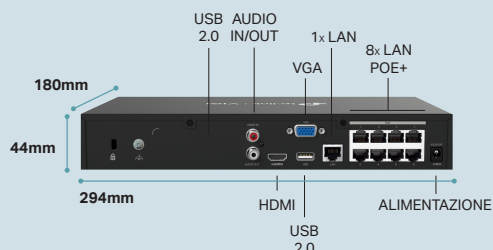

Network Video Recorder PoE+

NVR1008H-8P

8 canali / 80Mbps / Budget PoE 53W