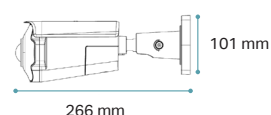

Dimensioni